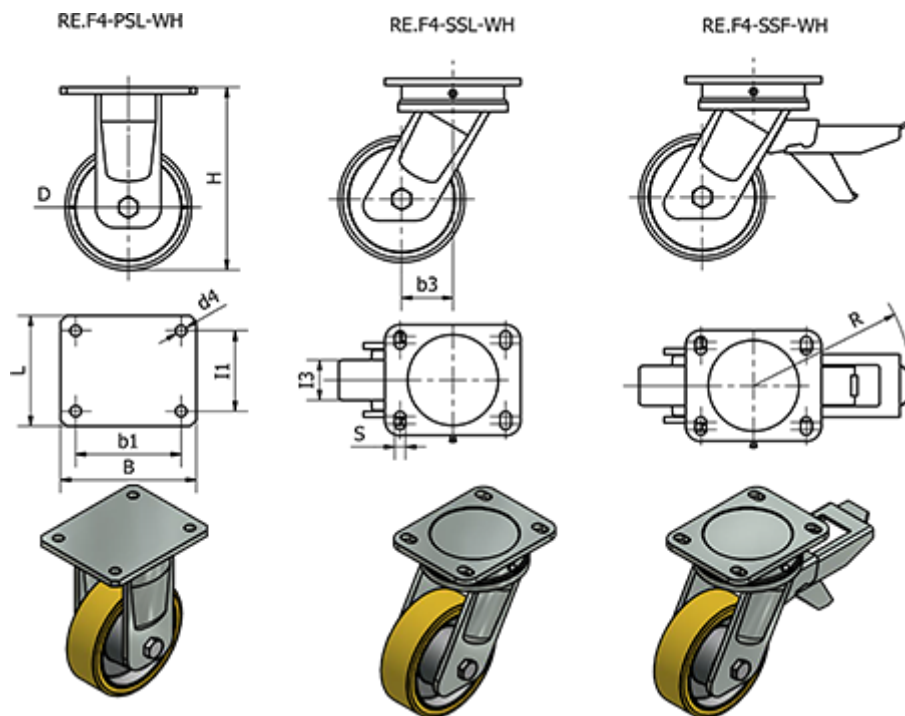

Article number: 2314451466

Description: E+G Cast iron wheel 451466
RE.F4-150-PSL-WH - Fixed plate

Measures

B	= 135	I1	= 80
b1	= 105	I3	= 50
b3	= 60	L	= 110
Code	= 451466	R	= 157
D	= 150	Rolling resistance (N)	= 2900
d4	= 11	s	= -
Dynamic carrying capacity (N)	= 7000	Type	= RE.F4-150-PSL-WH
H	= 210	Weight (g)	= 5500